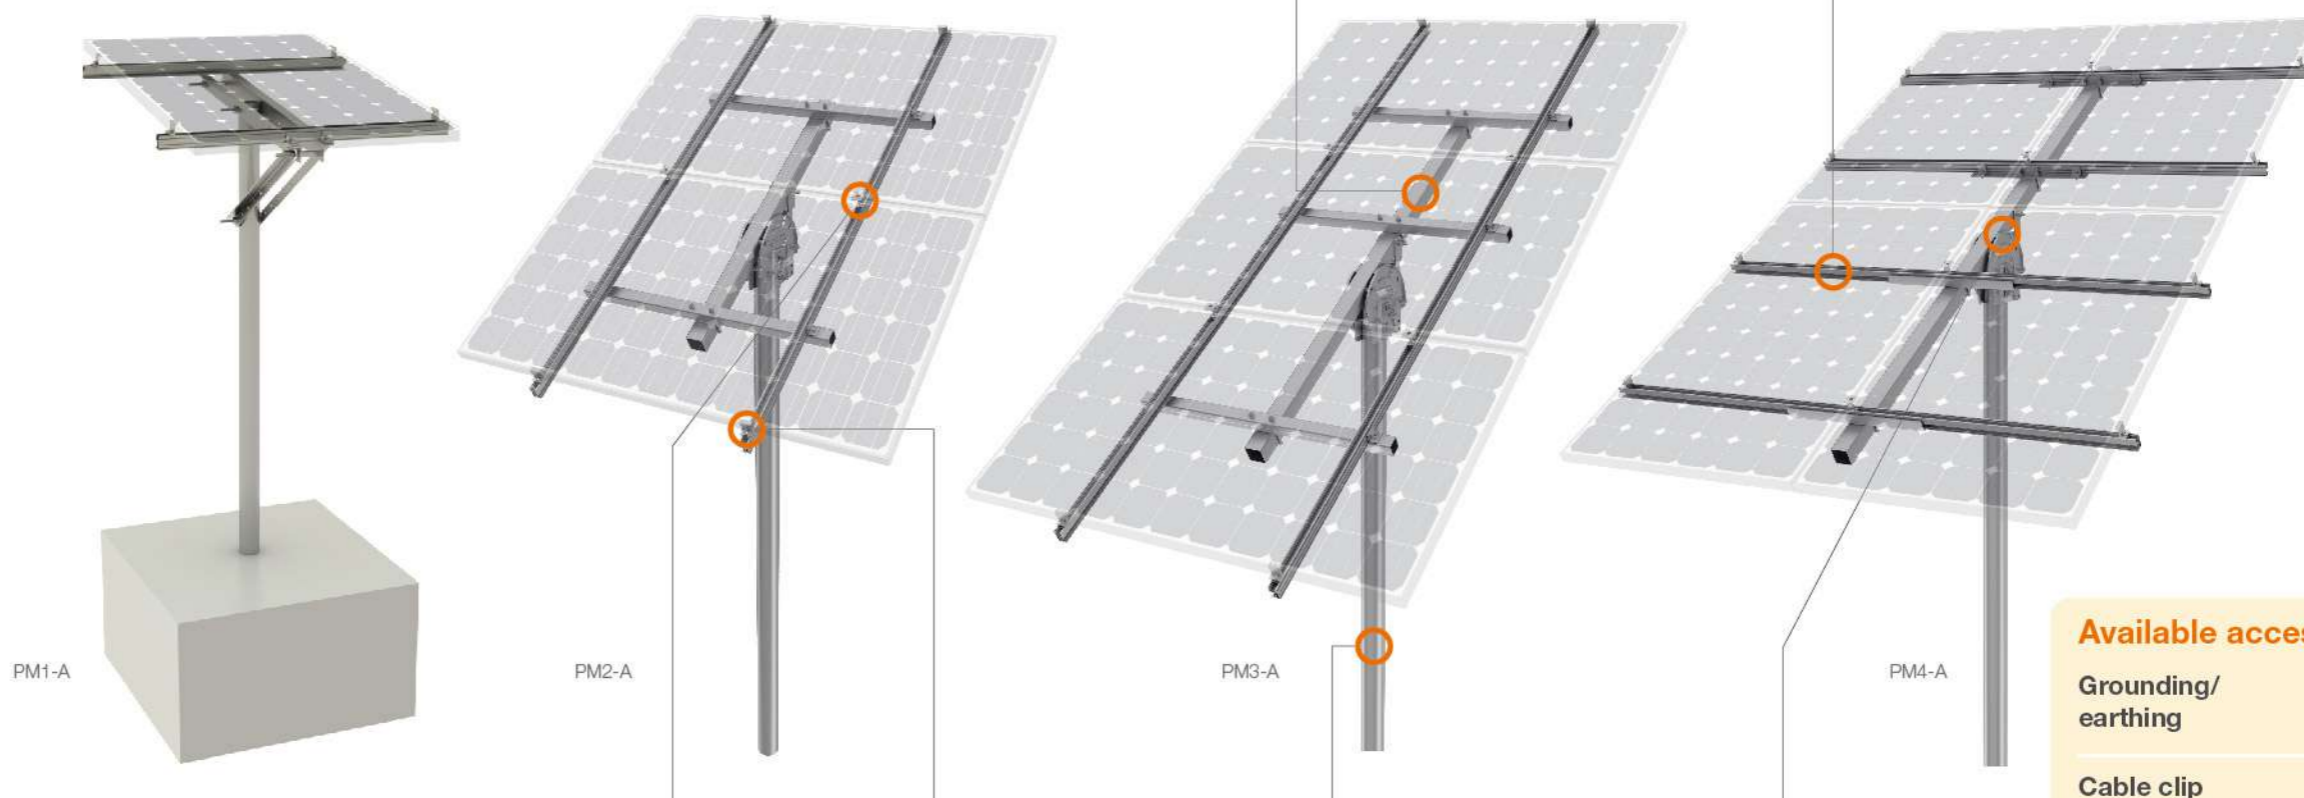

PV-ezRack PostMount-A

Robust pole mount system with adjustable angle from one to four panels

PV-ezRack PostMount-A

Clenergy's PV-ezRack PostMount-A delivers flexible and durable designs to mount from one to four panels per post. It's ideal for remote off-grid applications such as water pumps or small residential and commercial systems. The panel tilt is easily adjustable between 0° and 60° throughout the year and comes with hassle-free mounting thanks to patented components such as the PV-ezRack rails and clamps. The combination of high quality aluminium, stainless steel and galvanised steel components make this a robust, reliable system with excellent corrosion resistance.

Adjustable tilt angle

The steel cap (post head) is designed to tilt panels between 10° and 60° to ensure that you get the required power output you need - anywhere, anytime. Changing the angle merely requires a single pair of spanners.

Quick and easy installation

Innovative and internationally patented, the Z-Module technology is used in almost all PV-ezRack components. The Z-Module provides a quick, easy and safe installation method and can be inserted in to the rail at any given point, secured with just three hand grips.

ER-RT

Master tube

The master tube connects to the adjustable tube and steel cap. It is a robust galvanised steel profile and holds the angle brackets or the landscape tubes with U-bolts.

ER-R-ECO

ECO-Rail